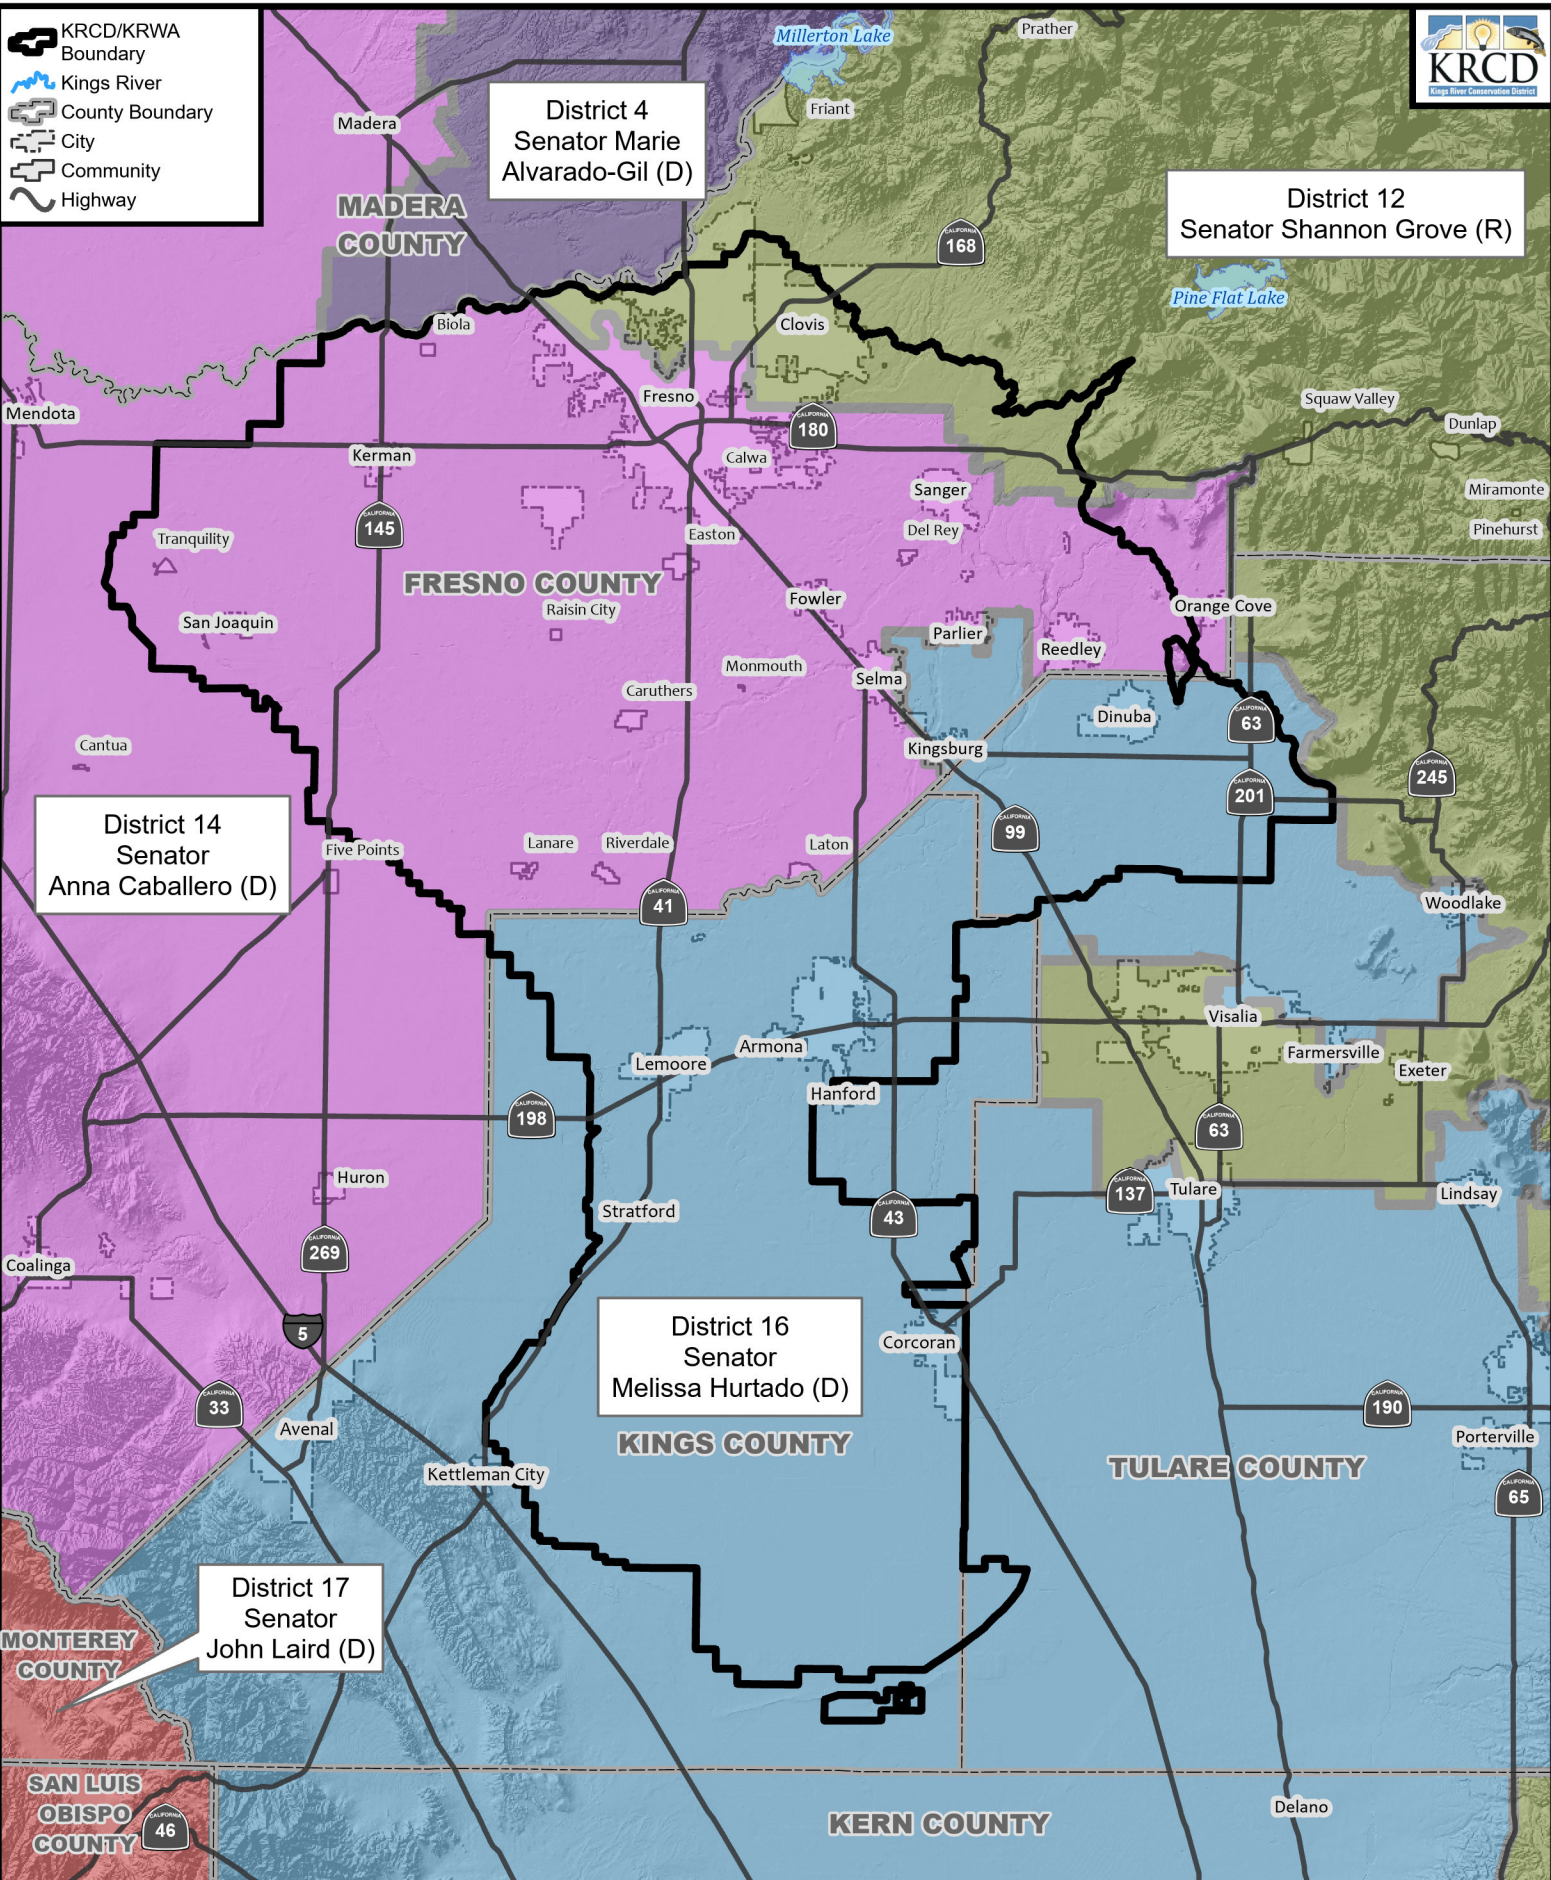

-  KRCD/KRWA Boundary
-  Kings River
-  County Boundary
-  City
-  Community
-  Highway

District 4
Senator Marie Alvarado-Gil (D)

District 12
Senator Shannon Grove (R)

District 14
Senator Anna Caballero (D)

District 16
Senator Melissa Hurtado (D)

District 17
Senator John Laird (D)

Kings River Conservation District
2024 California State Senate Districts