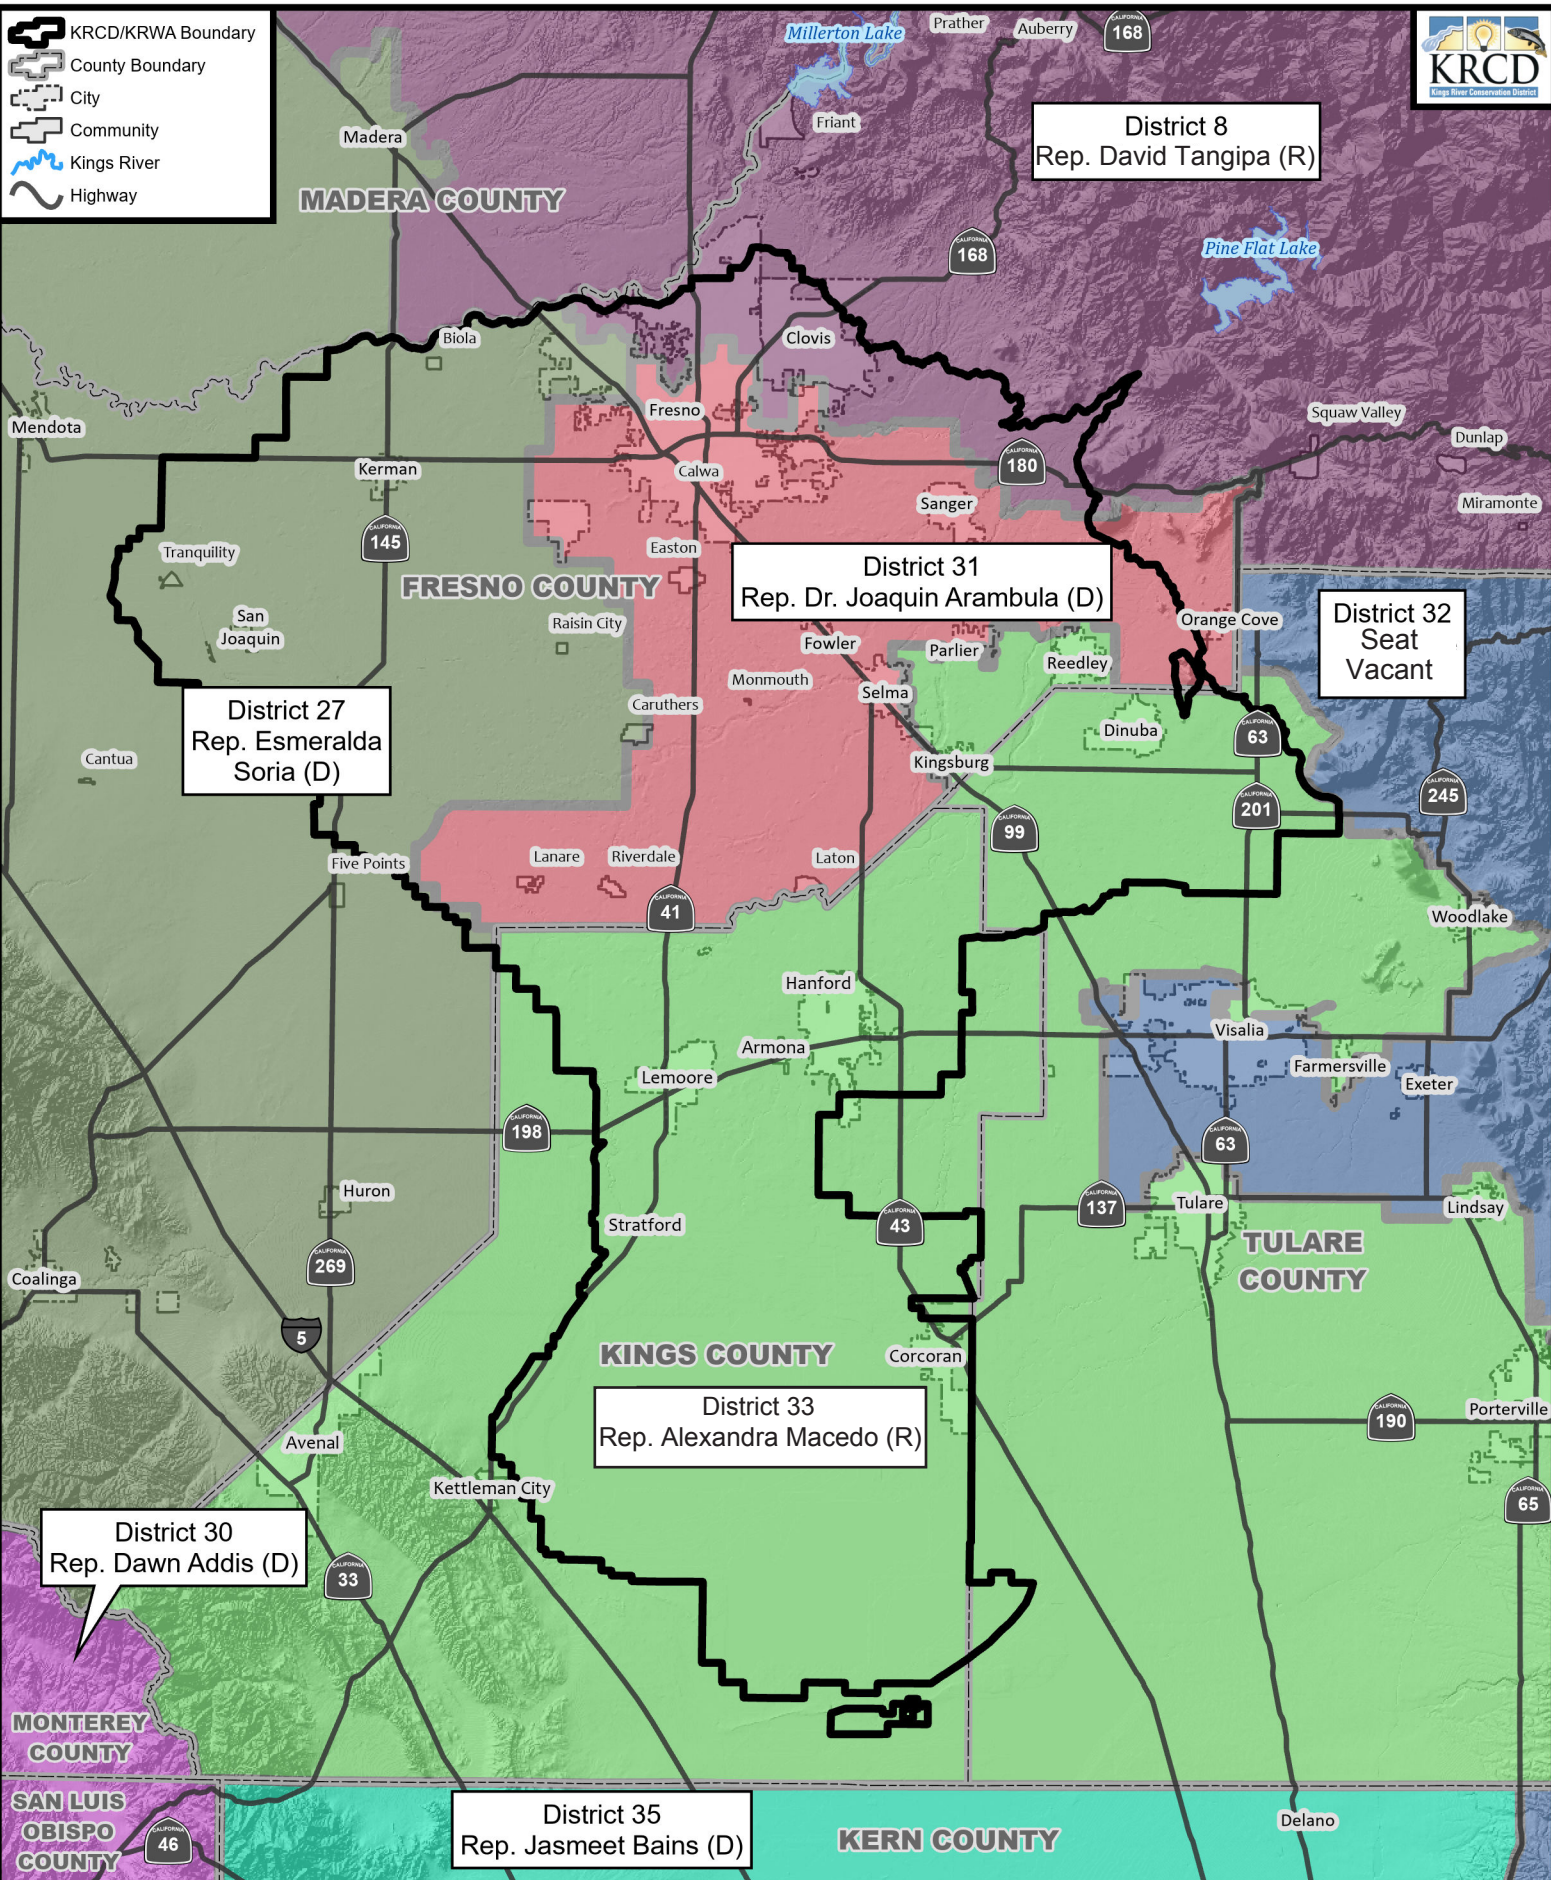

-  KRCD/KRWA Boundary
-  County Boundary
-  City
-  Community
-  Kings River
-  Highway

District 8
Rep. David Tangipa (R)

District 31
Rep. Dr. Joaquin Arambula (D)

District 32
Seat Vacant

District 27
Rep. Esmeralda Soria (D)

District 33
Rep. Alexandra Macedo (R)

District 30
Rep. Dawn Addis (D)

District 35
Rep. Jasmeet Bains (D)

Kings River Conservation District
2024 California State Assembly Districts